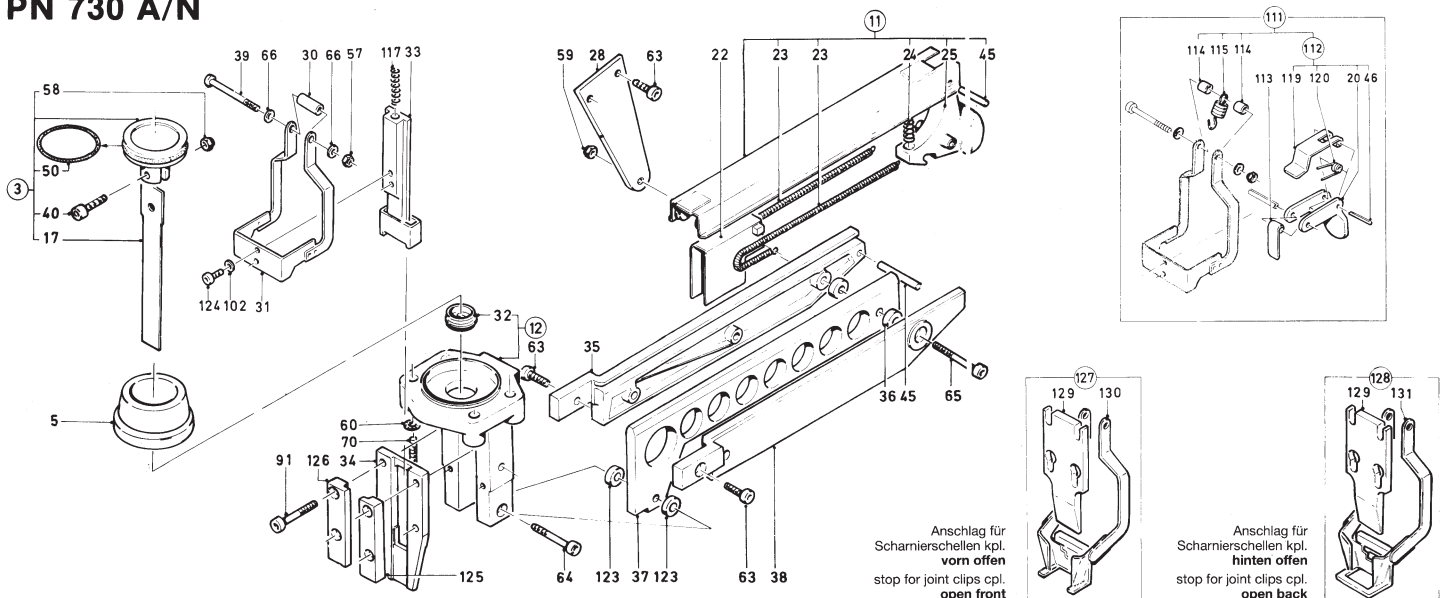

„In case the warning label is illegible please remove it immediately and replace it by the adhesive label (article no. 036771).
It is not allowed to use tools without fixed labels.“

PN 730 A/N

Anschlag für
Scharnierschellen kpl.
vorn
stop for joint clips cpl.
open front