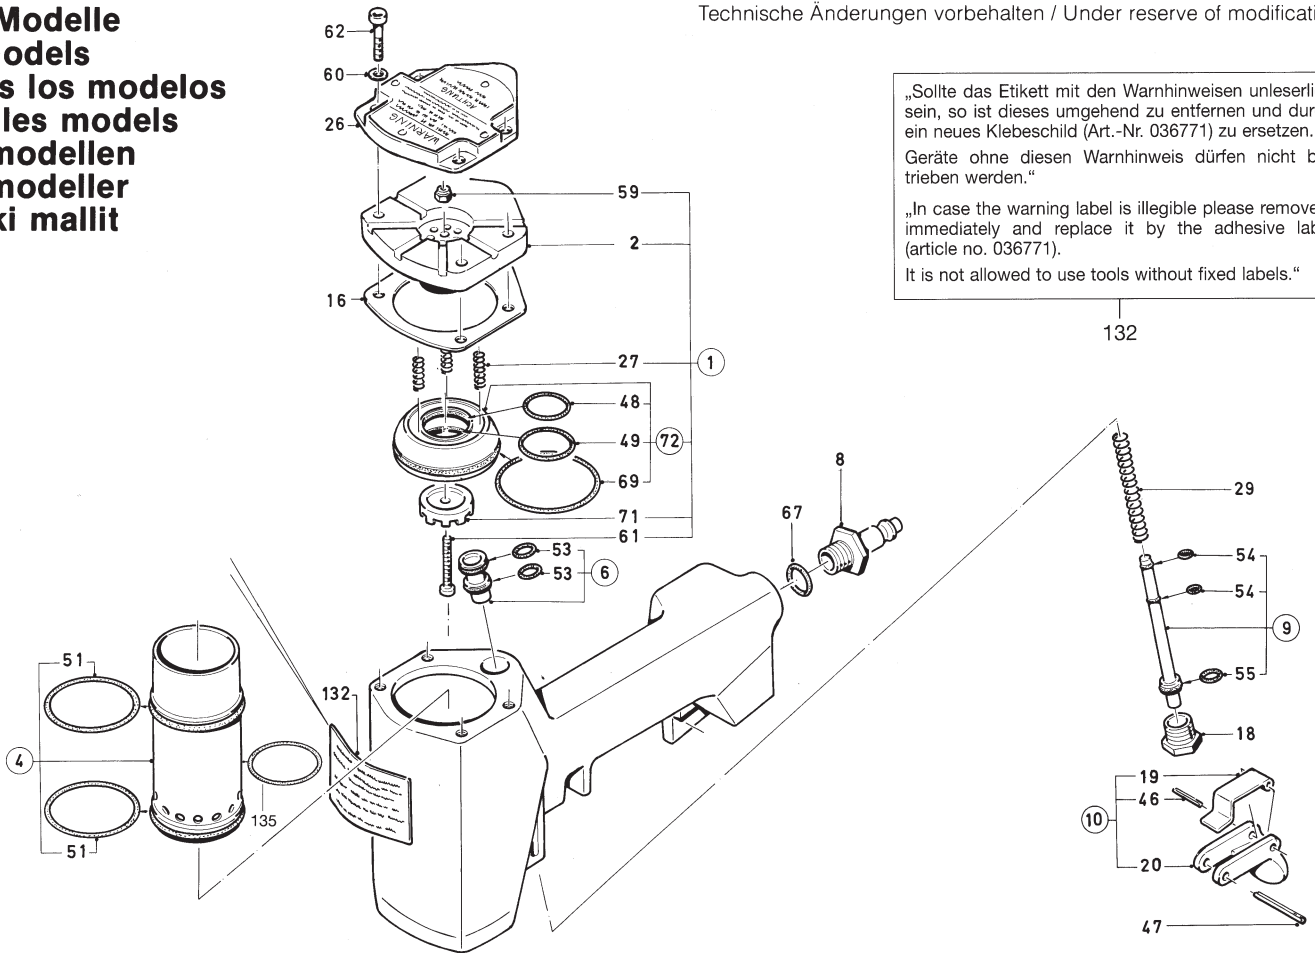

„In case the warning label is illegible please remove it immediately and replace it by the adhesive label (article no. 036771).
It is not allowed to use tools without fixed labels.“

PN 730 A/N

Anschlag für
Scharnierschellen kpl.
vorn
stop for joint clips cpl.
open front