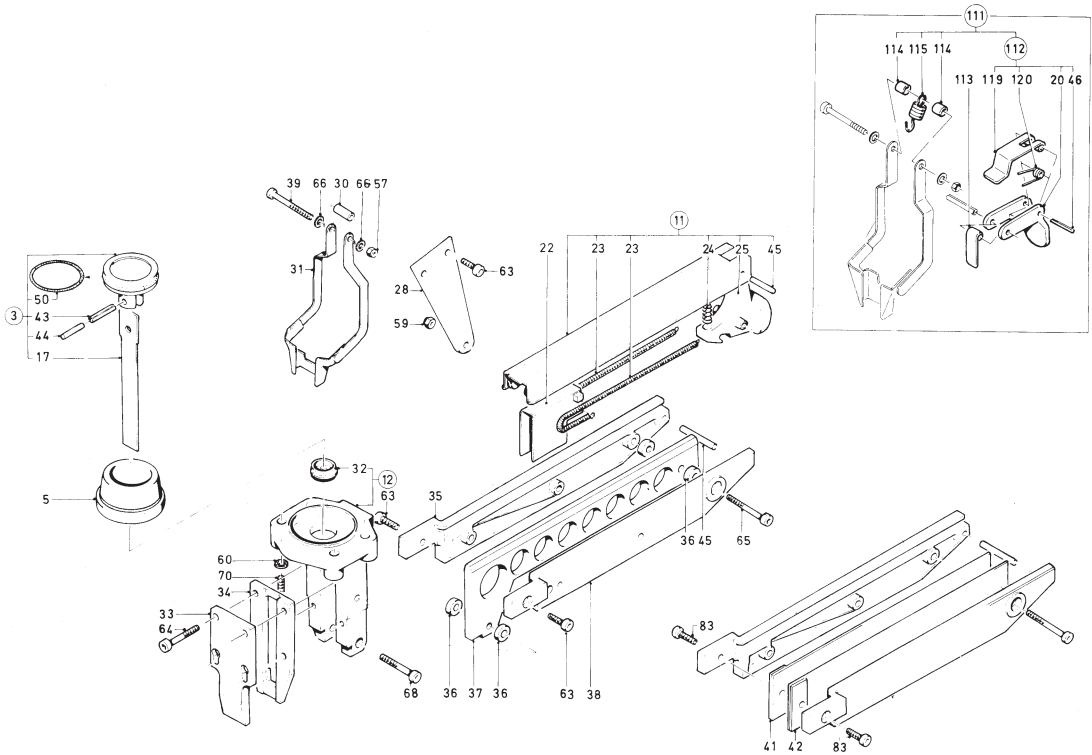

MOD. **A**

PN 6040 A
PN 540 A
PN 750 A
PN 5040 A
PN 7050 A/MM
SKN 64 A/16
SKN 64 A/20
TN 64 A/22
TN 15 A/22